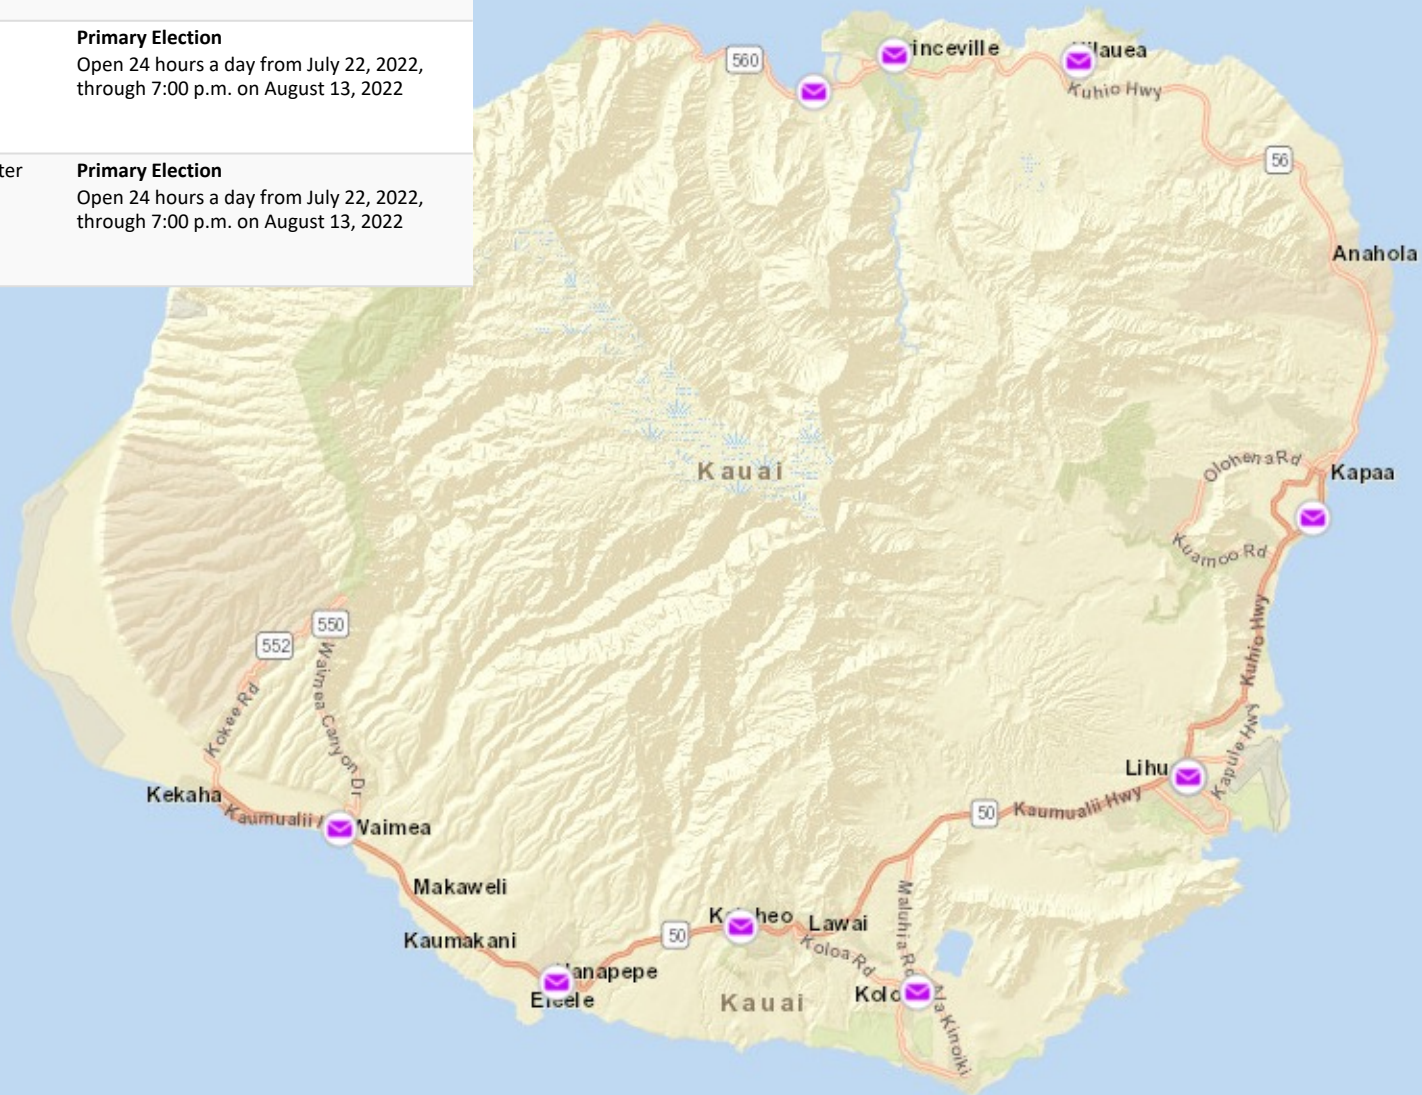

Elections Division
Historic County Annex Building
4386 Rice Street
Lihue, HI 96766

Primary Election
Open 24 hours a day from July 22, 2022,
through 7:00 p.m. on August 13, 2022

Hanalei Neighborhood Center
5-5358 Kuhio Highway
Hanalei, HI 96714

Primary Election
Open 24 hours a day from July 22, 2022,
through 7:00 p.m. on August 13, 2022

Hanapepe Neighborhood Center
4451 Puolo Road
Hanapepe, HI 96716

Primary Election
Open 24 hours a day from July 22, 2022,
through 7:00 p.m. on August 13, 2022

Kalaheo Neighborhood Center
4480 Papalina Road
Kalaheo, HI 96741

Primary Election
Open 24 hours a day from July 22, 2022,
through 7:00 p.m. on August 13, 2022

Kilauea Neighborhood Center
2460 Keneke Street
Kilauea, HI 96754

Primary Election
Open 24 hours a day from July 22, 2022,
through 7:00 p.m. on August 13, 2022

Koloa Neighborhood Center
3461 Weliweli Road
Koloa, HI 96756

Primary Election
Open 24 hours a day from July 22, 2022,
through 7:00 p.m. on August 13, 2022

Princeville Public Library
4343 Emmalani Drive
Princeville, HI 96722

Primary Election
Open 24 hours a day from July 22, 2022,
through 7:00 p.m. on August 13, 2022

Waimea Neighborhood Center
4556 Makeke Rd
Waimea, HI 96796

Primary Election
Open 24 hours a day from July 22, 2022,
through 7:00 p.m. on August 13, 2022

Waipouli Shopping Center
4-0757 Kuhio Highway
Kapaa, HI 96746

Primary Election
Open 24 hours a day from July 22, 2022,
through 7:00 p.m. on August 13, 2022

Elections Division
Office of the County Clerk
4386 Rice Street, Room 101
Lihue, HI 96766

Primary Election
July 22, 2022, through July 30, 2022
Monday through Friday
7:45 a.m. to 4:30 p.m.

July 31, 2022, through August 12, 2022
Monday through Saturday
7:45 a.m. to 4:30 p.m.

August 13, 2022
7:00 a.m. to 7:00 p.m.

Voter Service Center
Historic County Annex
Building Basement
4386 Rice Street
Lihue, HI 96766

Primary Election
August 1, 2022, through August 12, 2022
Monday through Saturday
8:00 a.m. to 4:30 p.m.

August 13, 2022
7:00 a.m. to 7:00 p.m.