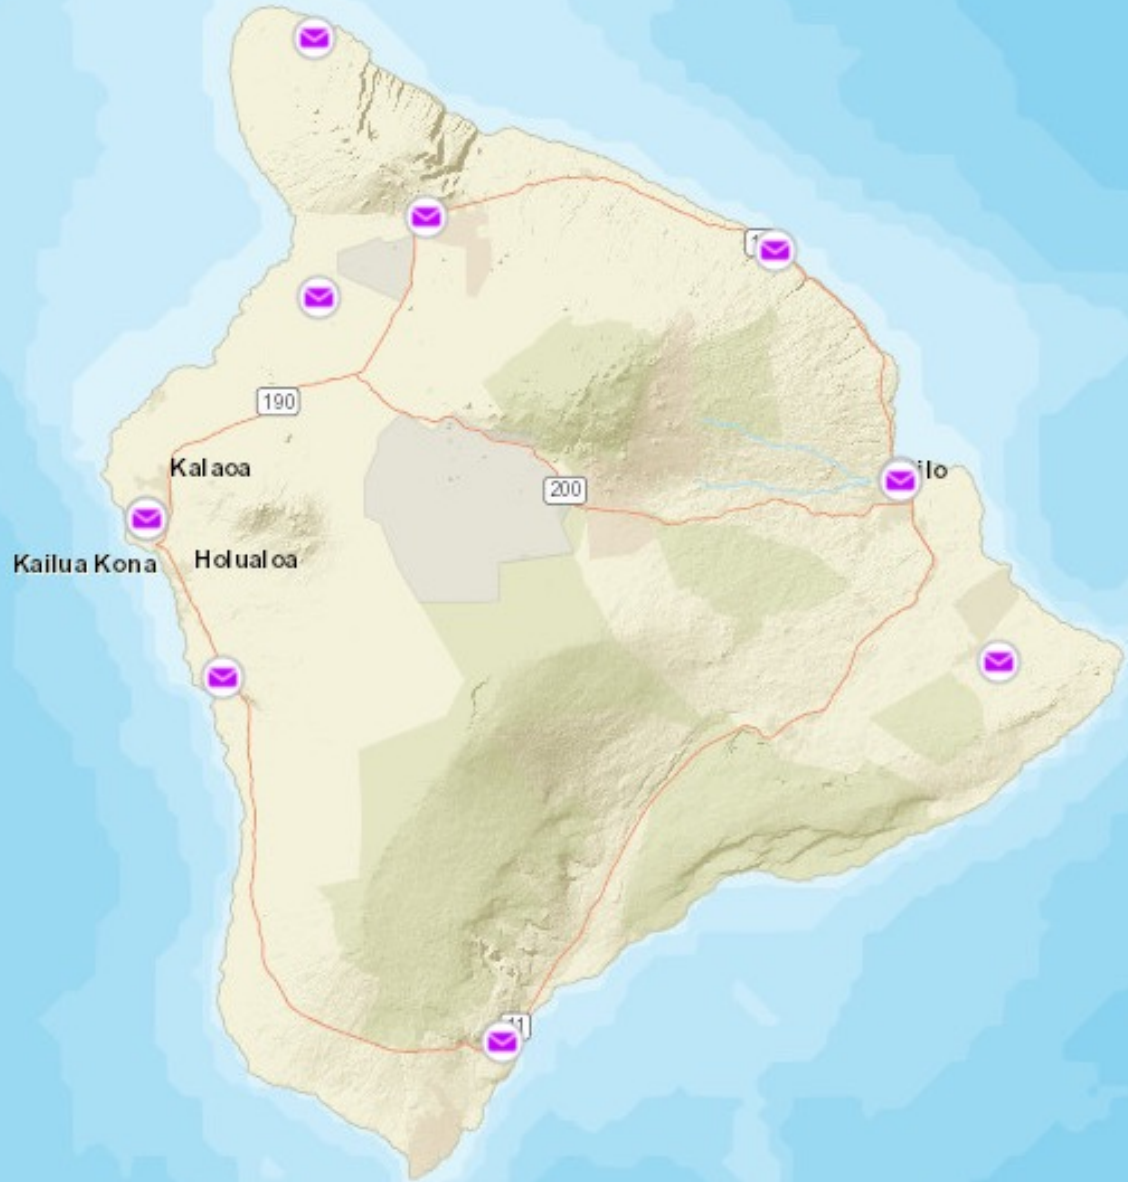

Hawaii County Building 25 Aupuni Street Hilo, HI 96720	Primary Election Open 24 hours a day from July 22, 2022, through 7:00 p.m. on August 13, 2022
Naalehu Police Station 95-5355 Mamalahoa Highway Naalehu, HI 96772	Primary Election Open 24 hours a day from July 22, 2022, through 7:00 p.m. on August 13, 2022
Pahoa Police Station 15-2615 Keaau-Pahoa Road Pahoa, HI 96778	Primary Election Open 24 hours a day from July 22, 2022, through 7:00 p.m. on August 13, 2022
Rodney Yano Hall 82-6156 Mamalahoa Highway Captain Cook, HI 96704	Primary Election Open 24 hours a day from July 22, 2022, through 7:00 p.m. on August 13, 2022
Waikoloa Community Association 68-1792 Melia Street Waikoloa, HI 96738	Primary Election Open 24 hours a day from July 22, 2022, through 7:00 p.m. on August 13, 2022
Waimea Police Station 67-5185 Kamamalu Street Waimea, HI 96743	Primary Election Open 24 hours a day from July 22, 2022, through 7:00 p.m. on August 13, 2022
West Hawaii Civic Center 74-5044 Ane Keohokalole Highway Kailua-Kona, HI 96740	Primary Election Open 24 hours a day from July 22, 2022, through 7:00 p.m. on August 13, 2022
County of Hawaii Aupuni Center Conference Room 101 Pauahi Street, #1 Hilo, HI 96720	Primary Election August 1, 2022, through August 12, 2022 Monday through Saturday 8:00 a.m. to 4:30 p.m. August 13, 2022 7:00 a.m. to 7:00 p.m.
West Hawaii Civic Center Community Room Building G 74-5044 Ane Keohokalole Highway Kailua-Kona, HI 96740	Primary Election August 1, 2022, through August 12, 2022 Monday through Saturday 8:00 a.m. to 4:30 p.m. August 13, 2022 7:00 a.m. to 7:00 p.m.